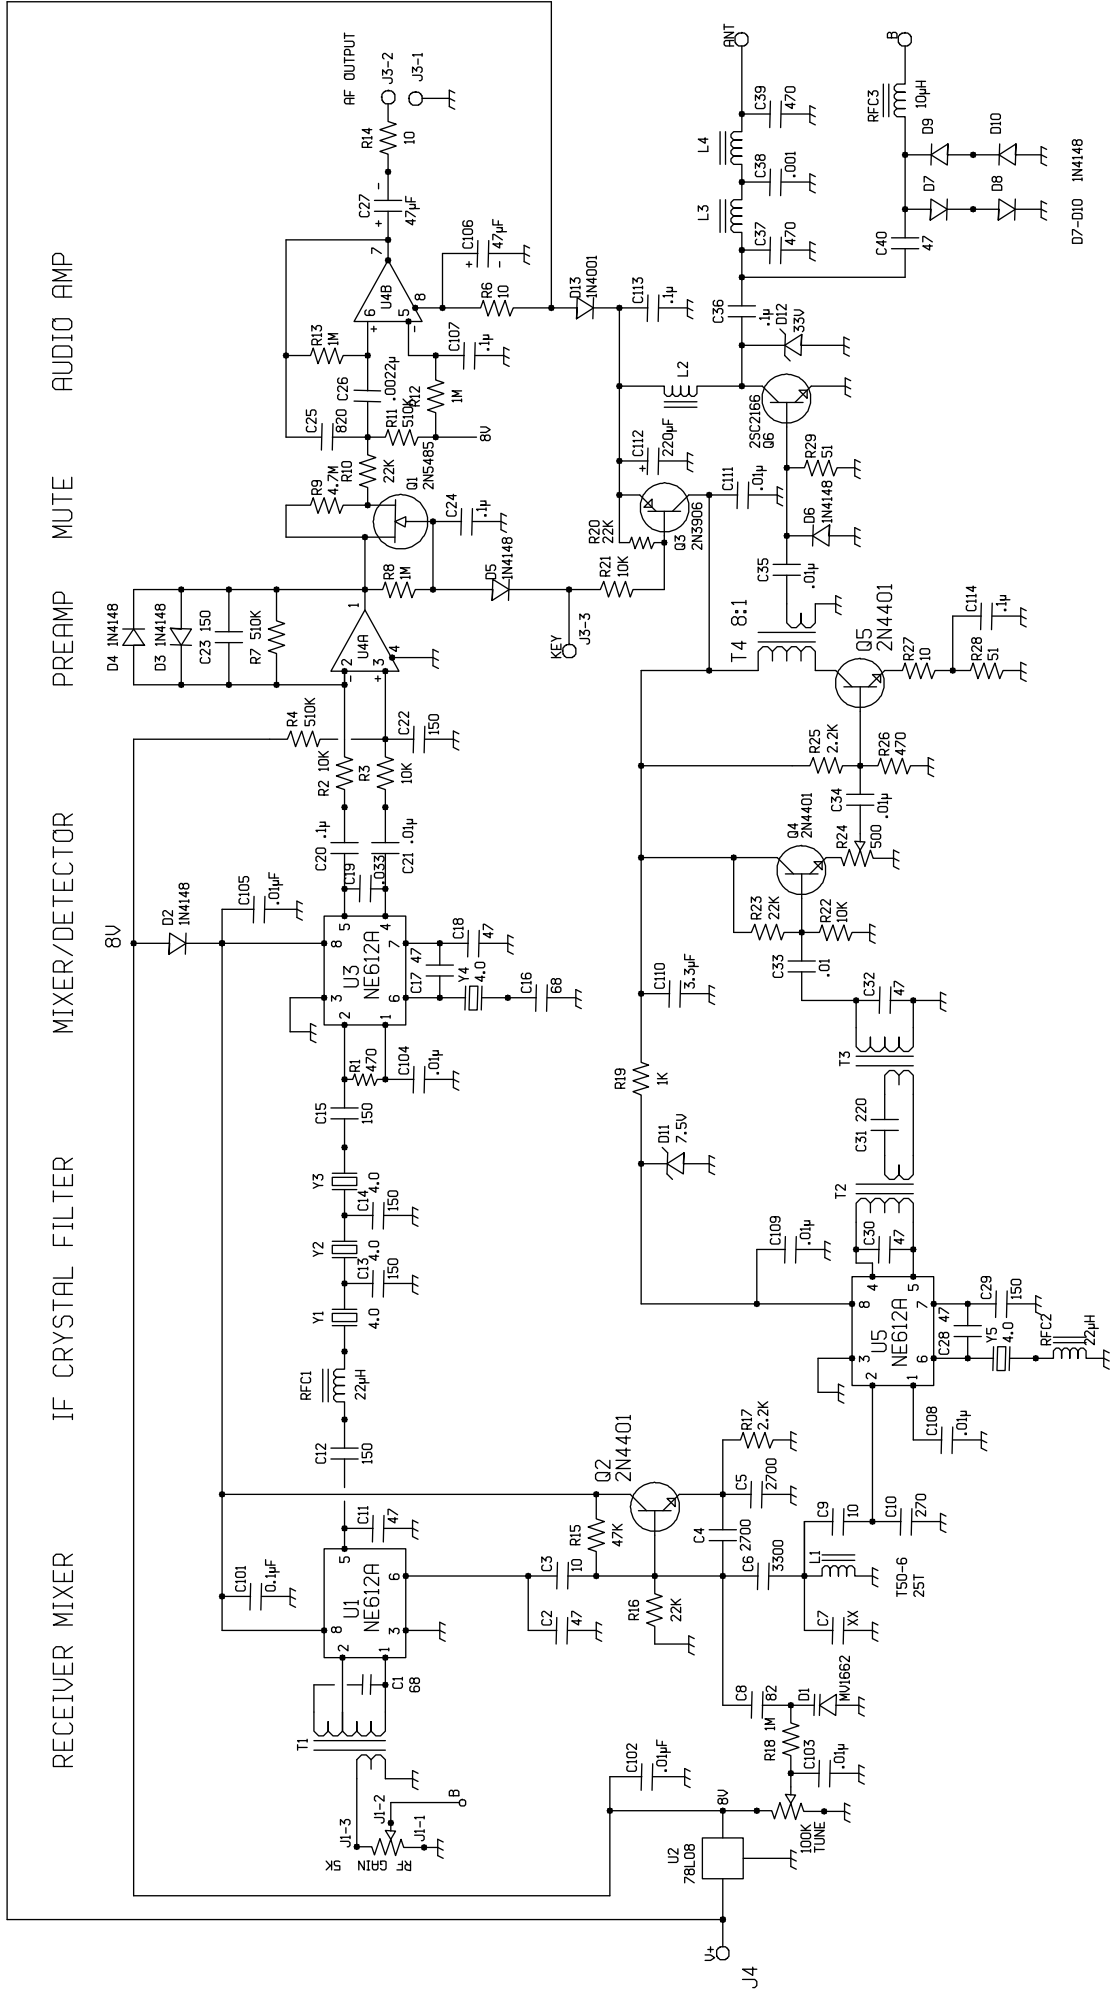

SW40+ SMALL WONDER LABS TRANSCEIVER

COPYRIGHT 2008 by DAVE BENSON K1SWL
DRAWN by K7QO

D7-D10 IN4148